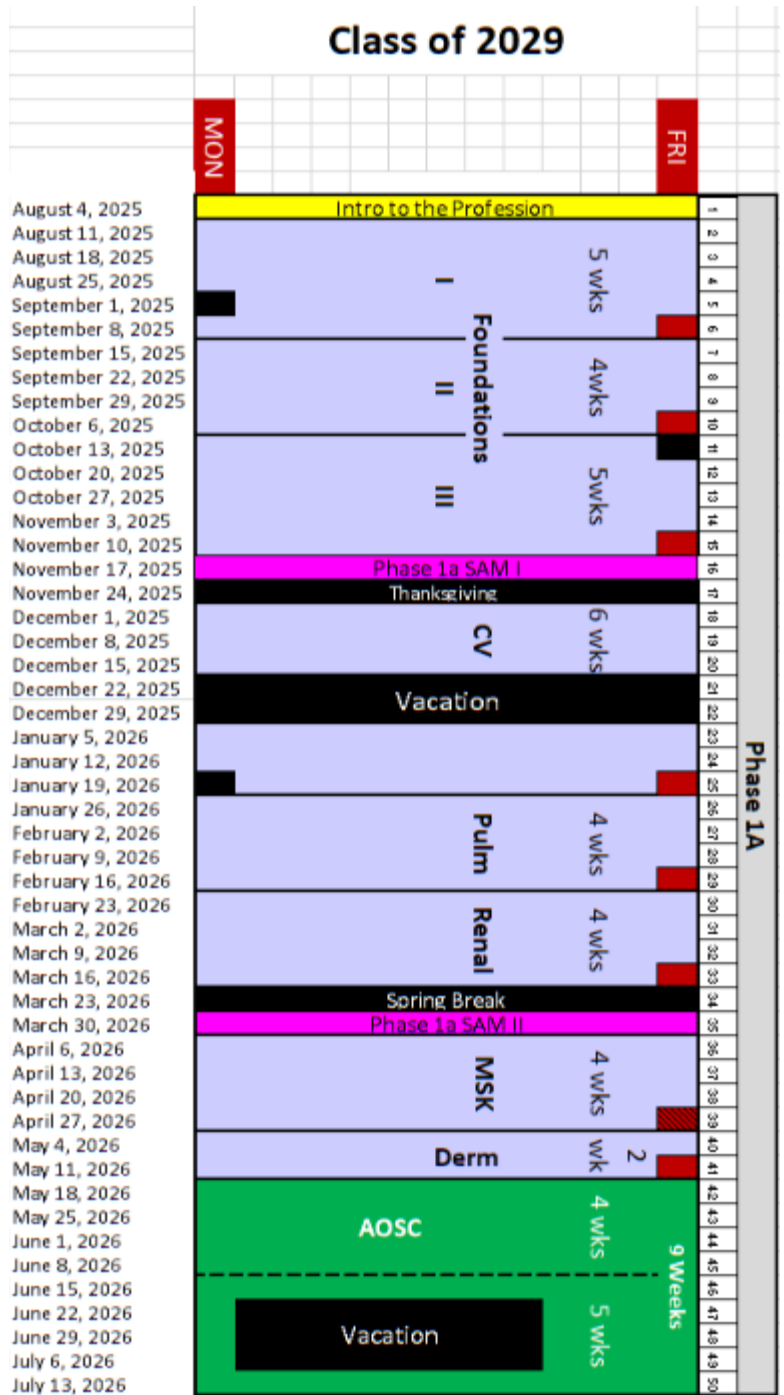

* Dates subject to change

****PLEASE NOTE**** All exams and Synthesis & Application Modules (SAMs) are not eligible for the use of Personal Days.

Phase 1A Dates to Remember

Day	Dates	Event
Monday	August 4, 2025	M1s arrive on campus!
Monday – Friday	August 4 – August 8, 2025	Intro to the Profession Week [required]
Friday	August 8, 2025	Founders' Day Ceremony
Monday	September 1, 2025	Labor Day [University Closed]
Tuesday – Friday	November 18 – November 21, 2025	Phase 1a SAM I [required]
Monday – Sunday	November 25 – December 1, 2025	Thanksgiving Break [University Closed 11/27-11/28]
Monday-Sunday	December 22, 2025 – January 4, 2026	Winter Break [University Closed 12/24/25-1/2/26]
Monday	January 19, 2026	Martin Luther King, Jr. Day [University Closed]
Monday – Sunday	March 23 – March 29, 2026	Spring Break
Monday – Friday	March 30 – April 3, 2026	Phase 1a SAM II [required]
Monday – Friday	May 18 – July 17, 2026	AOSC/Summer Break
Monday	July 20, 2026	Phase 1B Begins