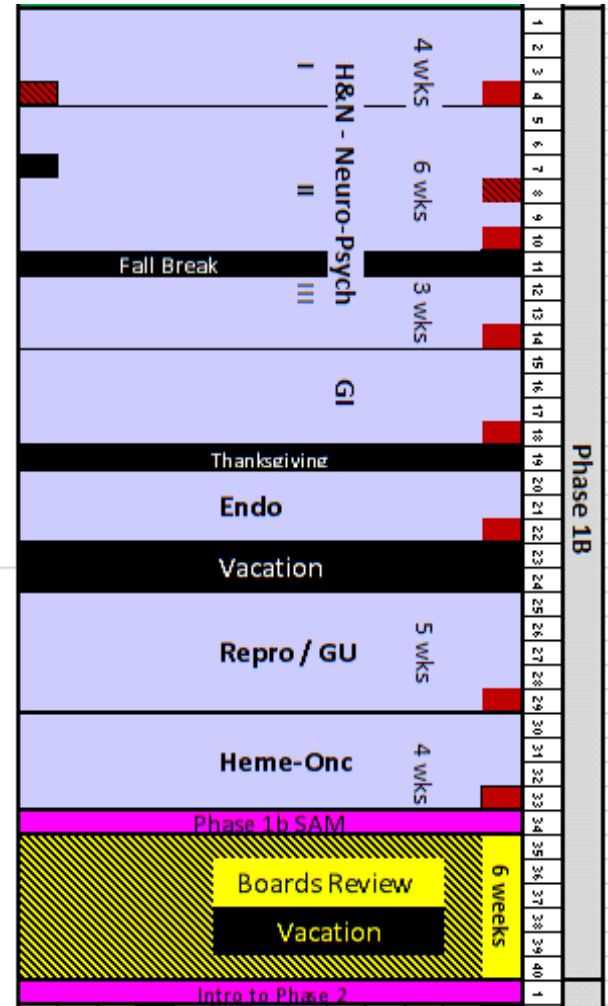

* Dates subject to change

July 21, 2025
July 28, 2025
August 4, 2025
August 11, 2025
August 18, 2025
August 25, 2025
September 1, 2025
September 8, 2025
September 15, 2025
September 22, 2025
September 29, 2025
October 6, 2025
October 13, 2025
October 20, 2025
October 27, 2025
November 3, 2025
November 10, 2025
November 17, 2025
November 24, 2025
December 1, 2025
December 8, 2025
December 15, 2025
December 22, 2025
December 29, 2025
January 5, 2026
January 12, 2026
January 19, 2026
January 26, 2026
February 2, 2026
February 9, 2026
February 16, 2026
February 23, 2026
March 2, 2026
March 9, 2026
March 16, 2026
March 23, 2026
March 30, 2026
April 6, 2026
April 13, 2026
April 20, 2026
April 27, 2026

PLEASE NOTE All exams and Synthesis & Application Modules (SAMs) are not eligible for the use of Personal Days.