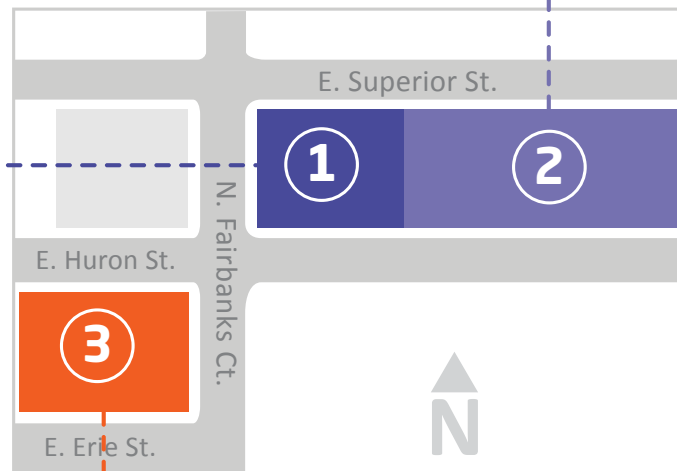

Research Day Map

Posters are located in three different buildings

1 Robert H. Lurie Medical Research Center

2 Louis A. Simpson and Kimberly K. Querrey Biomedical Research Center

Feinberg Pavilion, 3rd floor
Northwestern Memorial Hospital