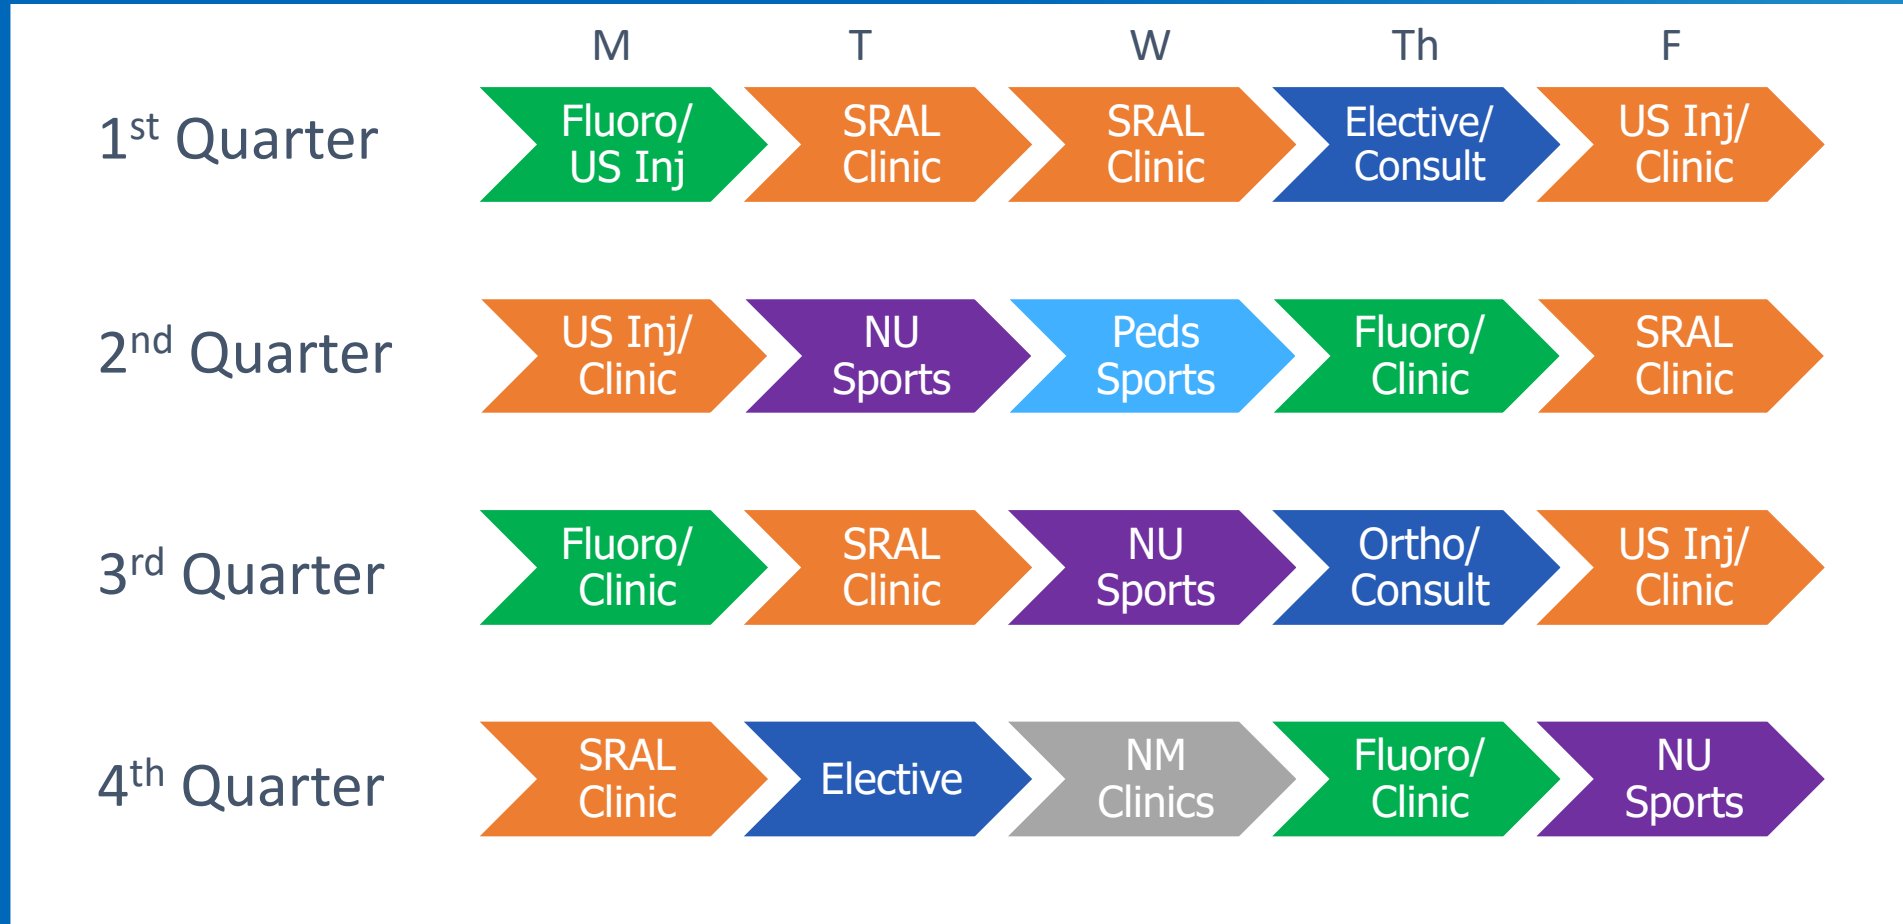

Raj Jain, MD

- Sports Medicine (Med/Peds), Northwestern University
- Rotation Site Director

Sigi Wolf, MD

- Attending, Division of Orthopedics and Sports
- Lurie Children's Hospital

Dominique Stevens, MD

- Sports Medicine (FM), Northwestern University

Sample Block Schedule

Sports & Performing Arts Coverage

Shirley Ryan
Abilitylab

BIG

 RAVINIA

lookingglass

Northwestern University (Evanston)

- Fall Sports:
 - Football, Soccer (M/W), Field Hockey, Volleyball
- Winter Sports:
 - Basketball (M/W), Wrestling, Club Hockey
- Spring Sports:
 - Lacrosse, Softball, Baseball
- Other coverage:
 - Midlands Wrestling Tournament
 - Fencing Tournaments
 - Big Ten Tournaments